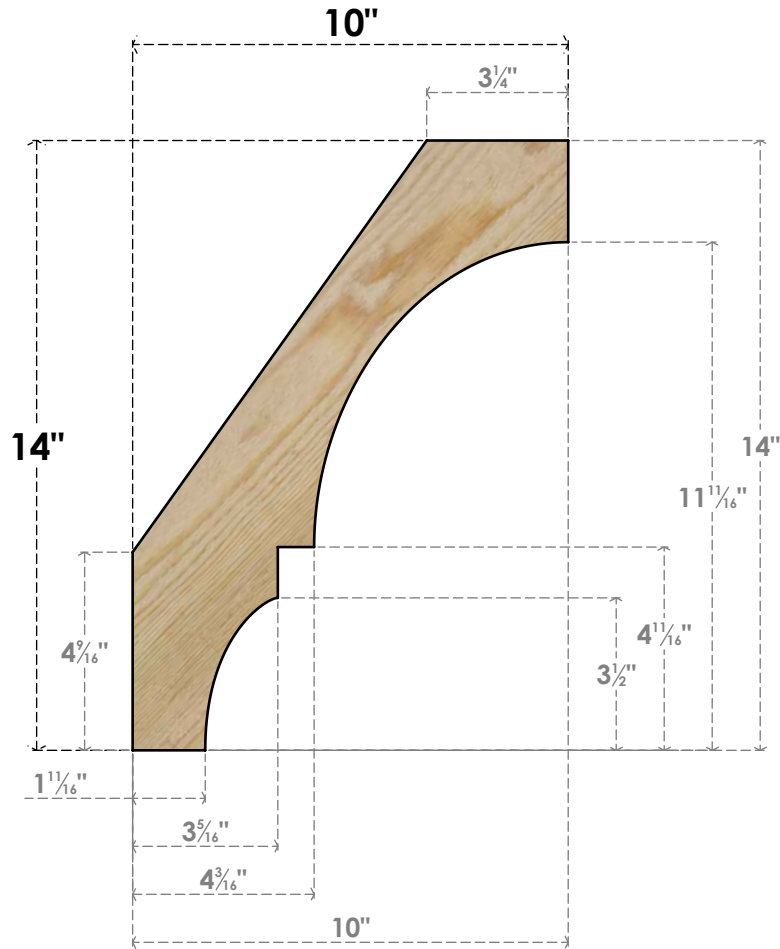

BRC04X10X14BOA00RDF

4"W X 10"D X 14"H BALBOA ROUGH SAWN BRACE, DOUGLAS FIR

SIDE

FRONT

EKENA MILLWORK
 2300 WEST MAIN ST.
 CLARKSVILLE, TX 75426
 TOLL FREE: 866-607-0453
 WWW.EKENAMILLWORK.COM

NOTES

1. INSTALLATION TO BE COMPLETED IN ACCORDANCE WITH MANUFACTURER'S SPECIFICATIONS.
2. DRAWING MAY NOT BE TO SCALE
3. THIS DRAWING IS INTENDED FOR DESIGN AND PLANNING PURPOSES ONLY.
4. ALL INFORMATION CONTAINED HEREIN WAS CURRENT AT THE TIME OF DEVELOPMENT BUT MUST BE REVIEWED AND APPROVED BY THE PRODUCT MANUFACTURER TO BE CONSIDERED ACCURATE.
5. PRODUCTS ARE NOT KILN DRIED. THIS ITEM IS UNIQUE AND WILL CONTAIN THE NATURAL VARIATIONS THAT THE WOOD SPECIES OFFERS. THIS MAY RESULT IN VARIATIONS UP TO 1/4"